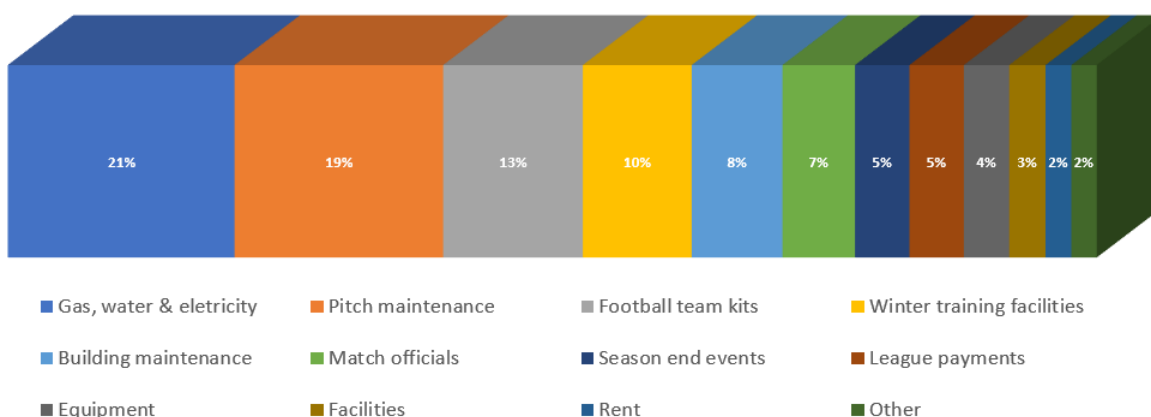

Our resources

Despite our low membership fees, the Club provides and maintains fantastic facilities at School Lane, including a purpose-built clubhouse and award-winning pitches. The chart below shows the estimated breakdown of our football-related expenditure in a typical year.